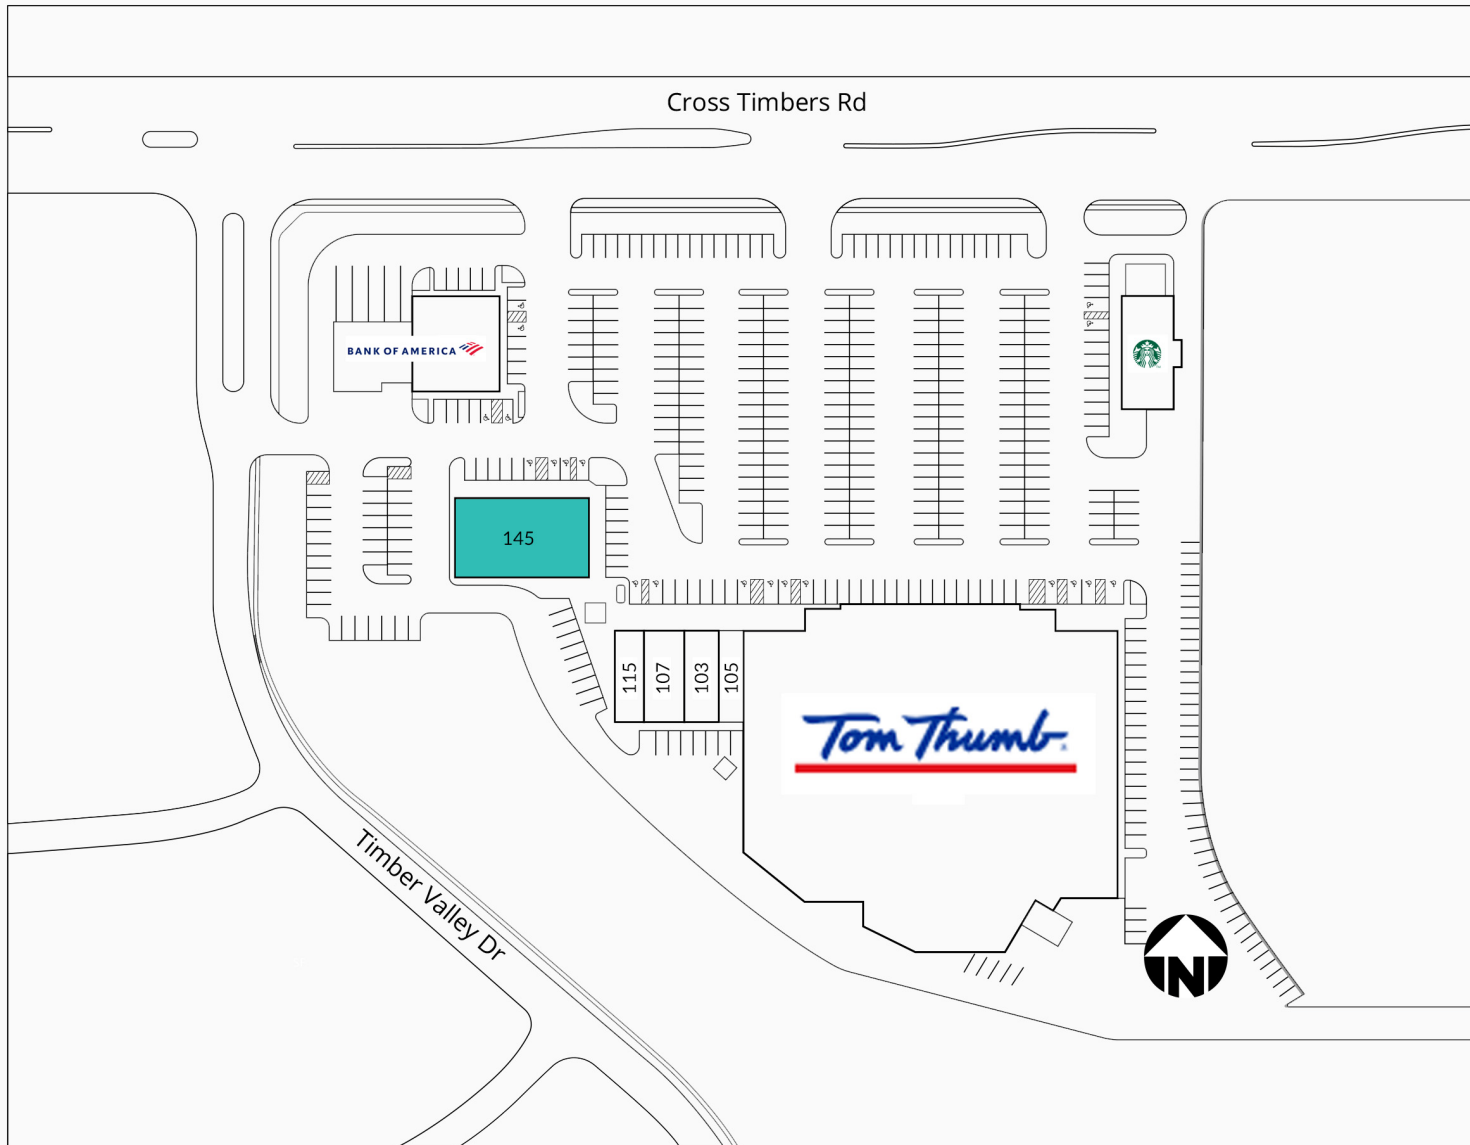

# Cross Timbers Court

745 Cross Timbers Rd  
Flower Mound, TX, 75028 US

UNIT	TENANT	SF
101	Tom Thumb	62,132
103 & 105	Mint Dentistry	2,800
107	Warrior Martial Studio	2,590
115	California Pro Nails	1,260
145	AVAILABLE	6,000
701	Starbucks	2,584
825	Bank of America	3,803
<b>TOTAL</b>		<b>81,169</b>