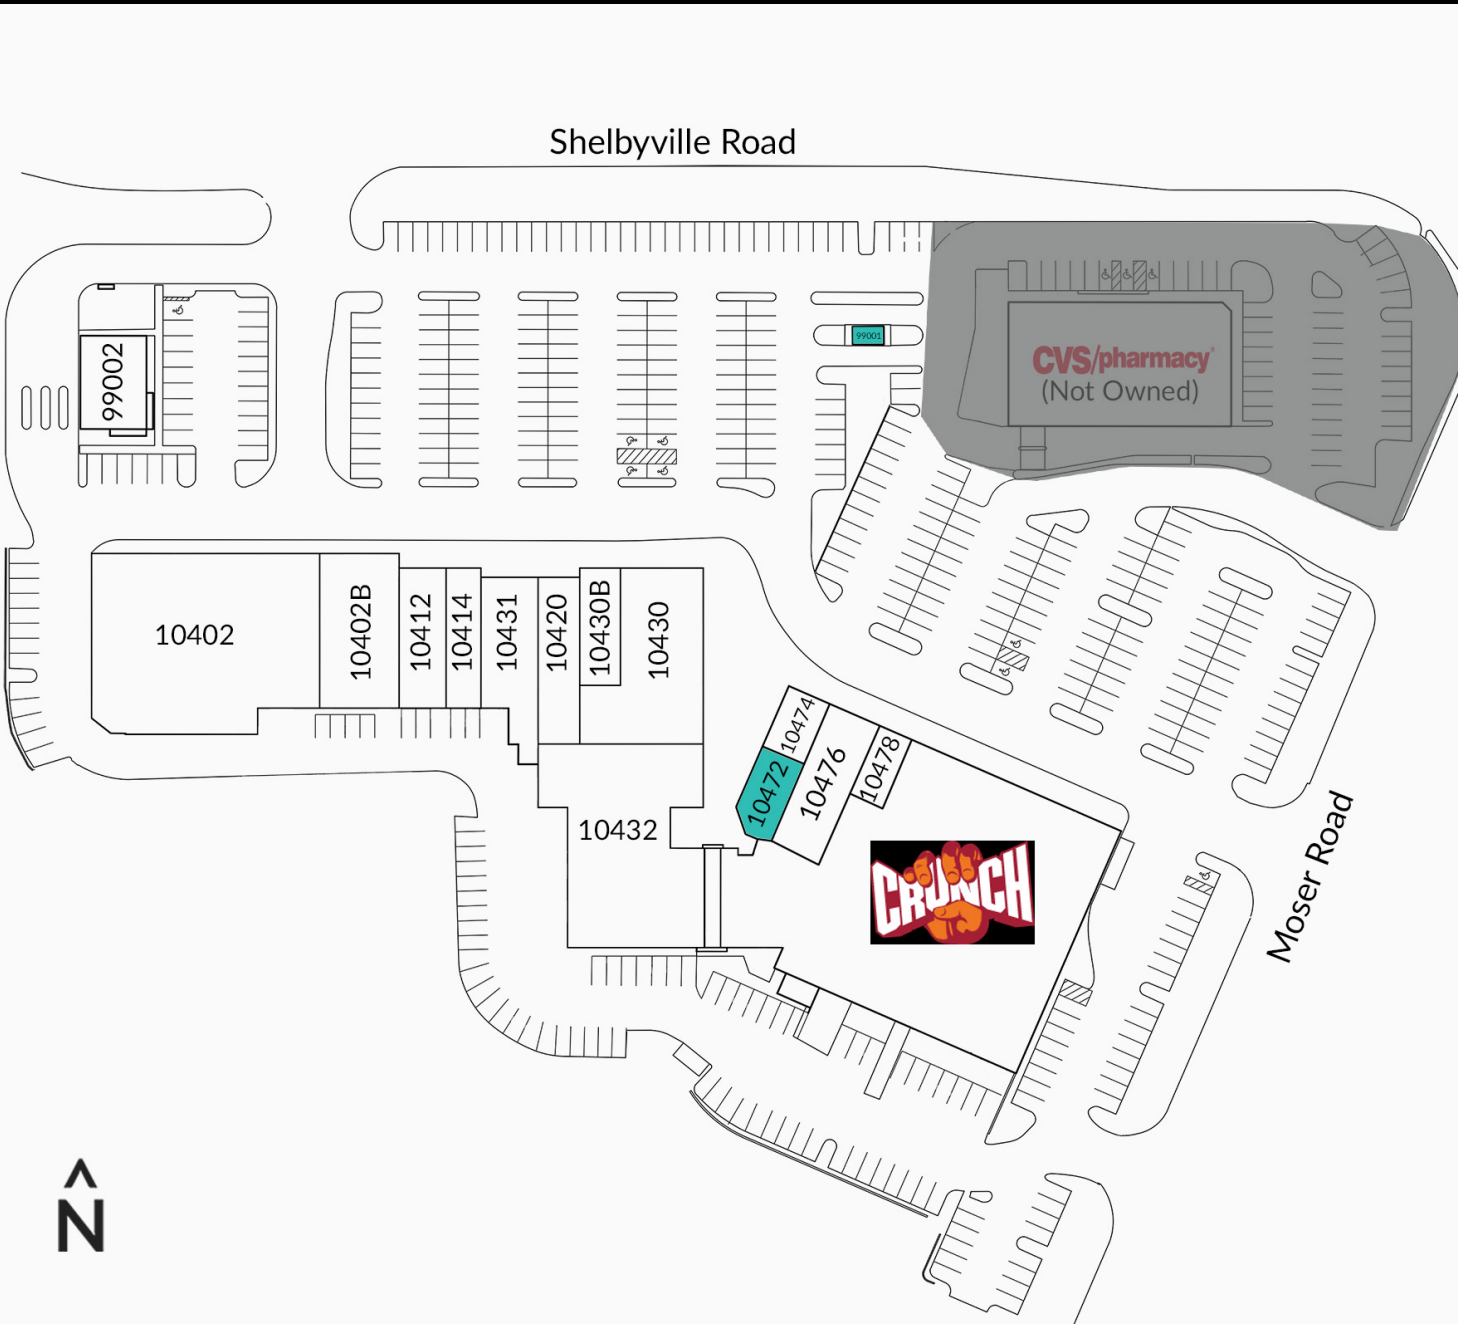

Stonefield Square

10490 Shelbyville Rd
Louisville, KY, 40223 US

UNIT	TENANT	SF
10402	Party Center	11,490
10402B	Crestwood Home and Hearth	5,399
10412	George Orthodontics, PLLC	2,130
10414	Soccer Village	2,000
10420	Soho Salon	1,417
10430	Roosters	7,662
10430B	AltSmoke	1,469
10431	Soccer Village	3,163
10432	Mr. G's Lounge	9,002
10466 & 10480	Crunch Louisville	29,244
10472	AVAILABLE	1,650
10474	Great Clips	1,200
10476	Ling Ling Restaurant	1,980
10478	Cell Phone Doctor	600
99001	AVAILABLE	200
99002	Fifth Third Bank	2,260
99003	CVS	Outparcel
R-BIN	I.E.G., Inc.	Outparcel
TOTAL		80,866